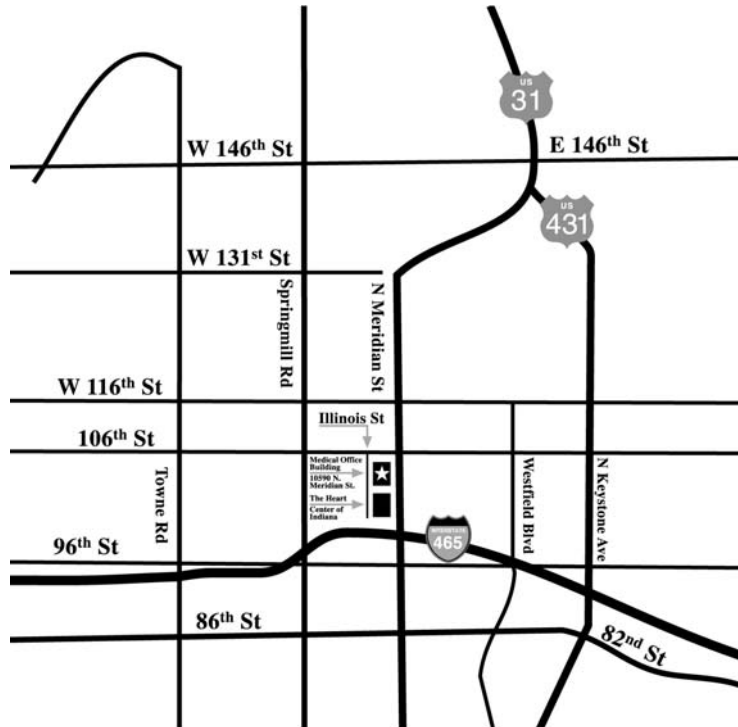

TRAVELING FROM THE NORTH

Travel South on Meridian St. (US 31) towards Indianapolis
Right on 106th Street
Turn Left onto Illinois Street
Turn Left into The Heart Center of Indiana's parking lot (enter through the main entrance)

TRAVELING FROM THE SOUTH

Travel North on Meridian St. (US 31) towards Carmel
Turn Left on 106th Street
Turn Left onto Illinois Street.
Turn Left into The Heart Center of Indiana's parking lot (enter through the main entrance)

TRAVELING FROM THE EAST

Take I-465 North/West to Meridian Street (US 31) Exit
Turn Right (North) on Meridian Street (US 31)
Turn Left on 106th Street
Turn Left onto Illinois Street
Turn Left into The Heart Center of Indiana's parking lot (enter through the main entrance)

TRAVELING FROM THE WEST

Take I-465 South/East to Meridian Street (US 31) Exit
Turn Left (North) on Meridian Street (US 31)
Turn Left on 106th Street
Turn Left onto Illinois Street
Turn Left into The Heart Center of Indiana's parking lot (enter through the main entrance)